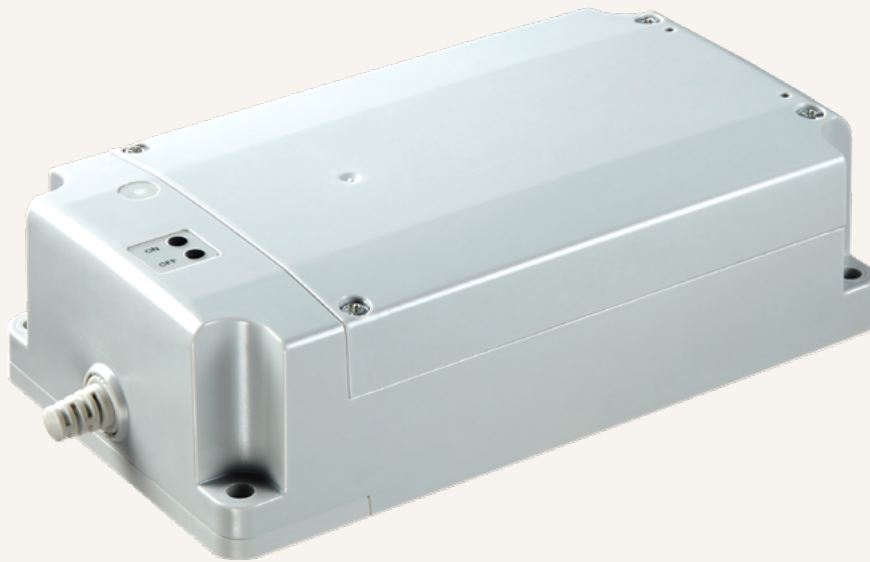

# TBB5

series

## General Features

Battery type	Lithium iron
Capacity	4Ah
Discharging voltage	24V DC, 4A
Charging voltage	29~40V DC
Color	Black or grey
IP rating	IP66W
Certificate	UN38.3, IEC62133-2:2017
Operational temperature range	+5°C~+45°C
LED indication (for charge / discharge status)	