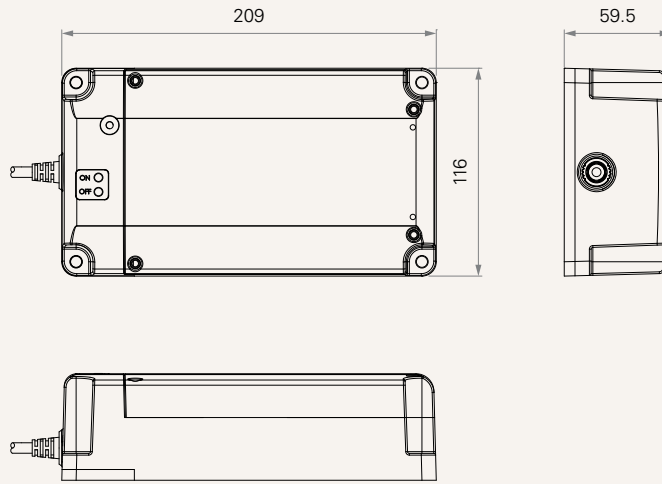

## General Features

Battery type	Lithium iron
Capacity	4Ah
Discharging voltage	24V DC, 4A
Charging voltage	29~40V DC
Color	Black or grey
IP rating	IP66W
Certificate	UN38.3, IEC62133-2:2017
Operational temperature range	+5°C~+45°C
LED indication (for charge / discharge status)	

**Drawing**

Standard Dimensions  
(mm)